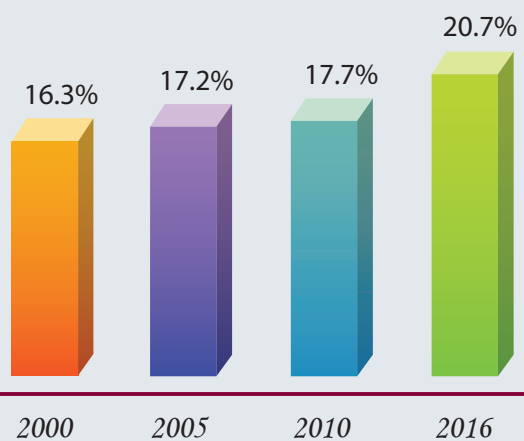

POPULATION OF BULGARIA IN 2016

7 101 859

48.6%

51.4%

Population structure by major age groups

0 - 14 years

15 - 64 years

65+

The mean age of the population has increased from 39.9 years in 2000 to 43.5 years in 2016.