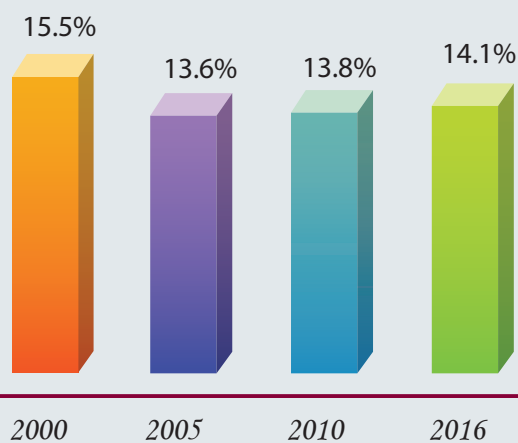

POPULATION OF BULGARIA IN 2016

7 101 859

48.6%

51.4%

Population structure by major age groups

0 - 14 years

15 - 64 years

65+

The mean age of the population has increased from 39.9 years in 2000 to 43.5 years in 2016.