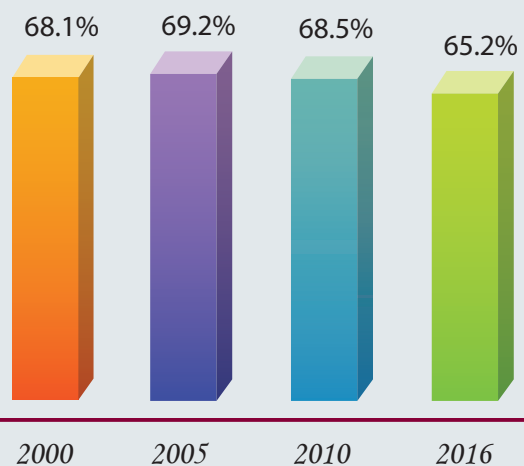

POPULATION OF BULGARIA IN 2016

7 101 859

48.6%

51.4%

Population structure by major age groups

0 - 14 years

15 - 64 years

65+

The mean age of the population has increased from 39.9 years in 2000 to 43.5 years in 2016.