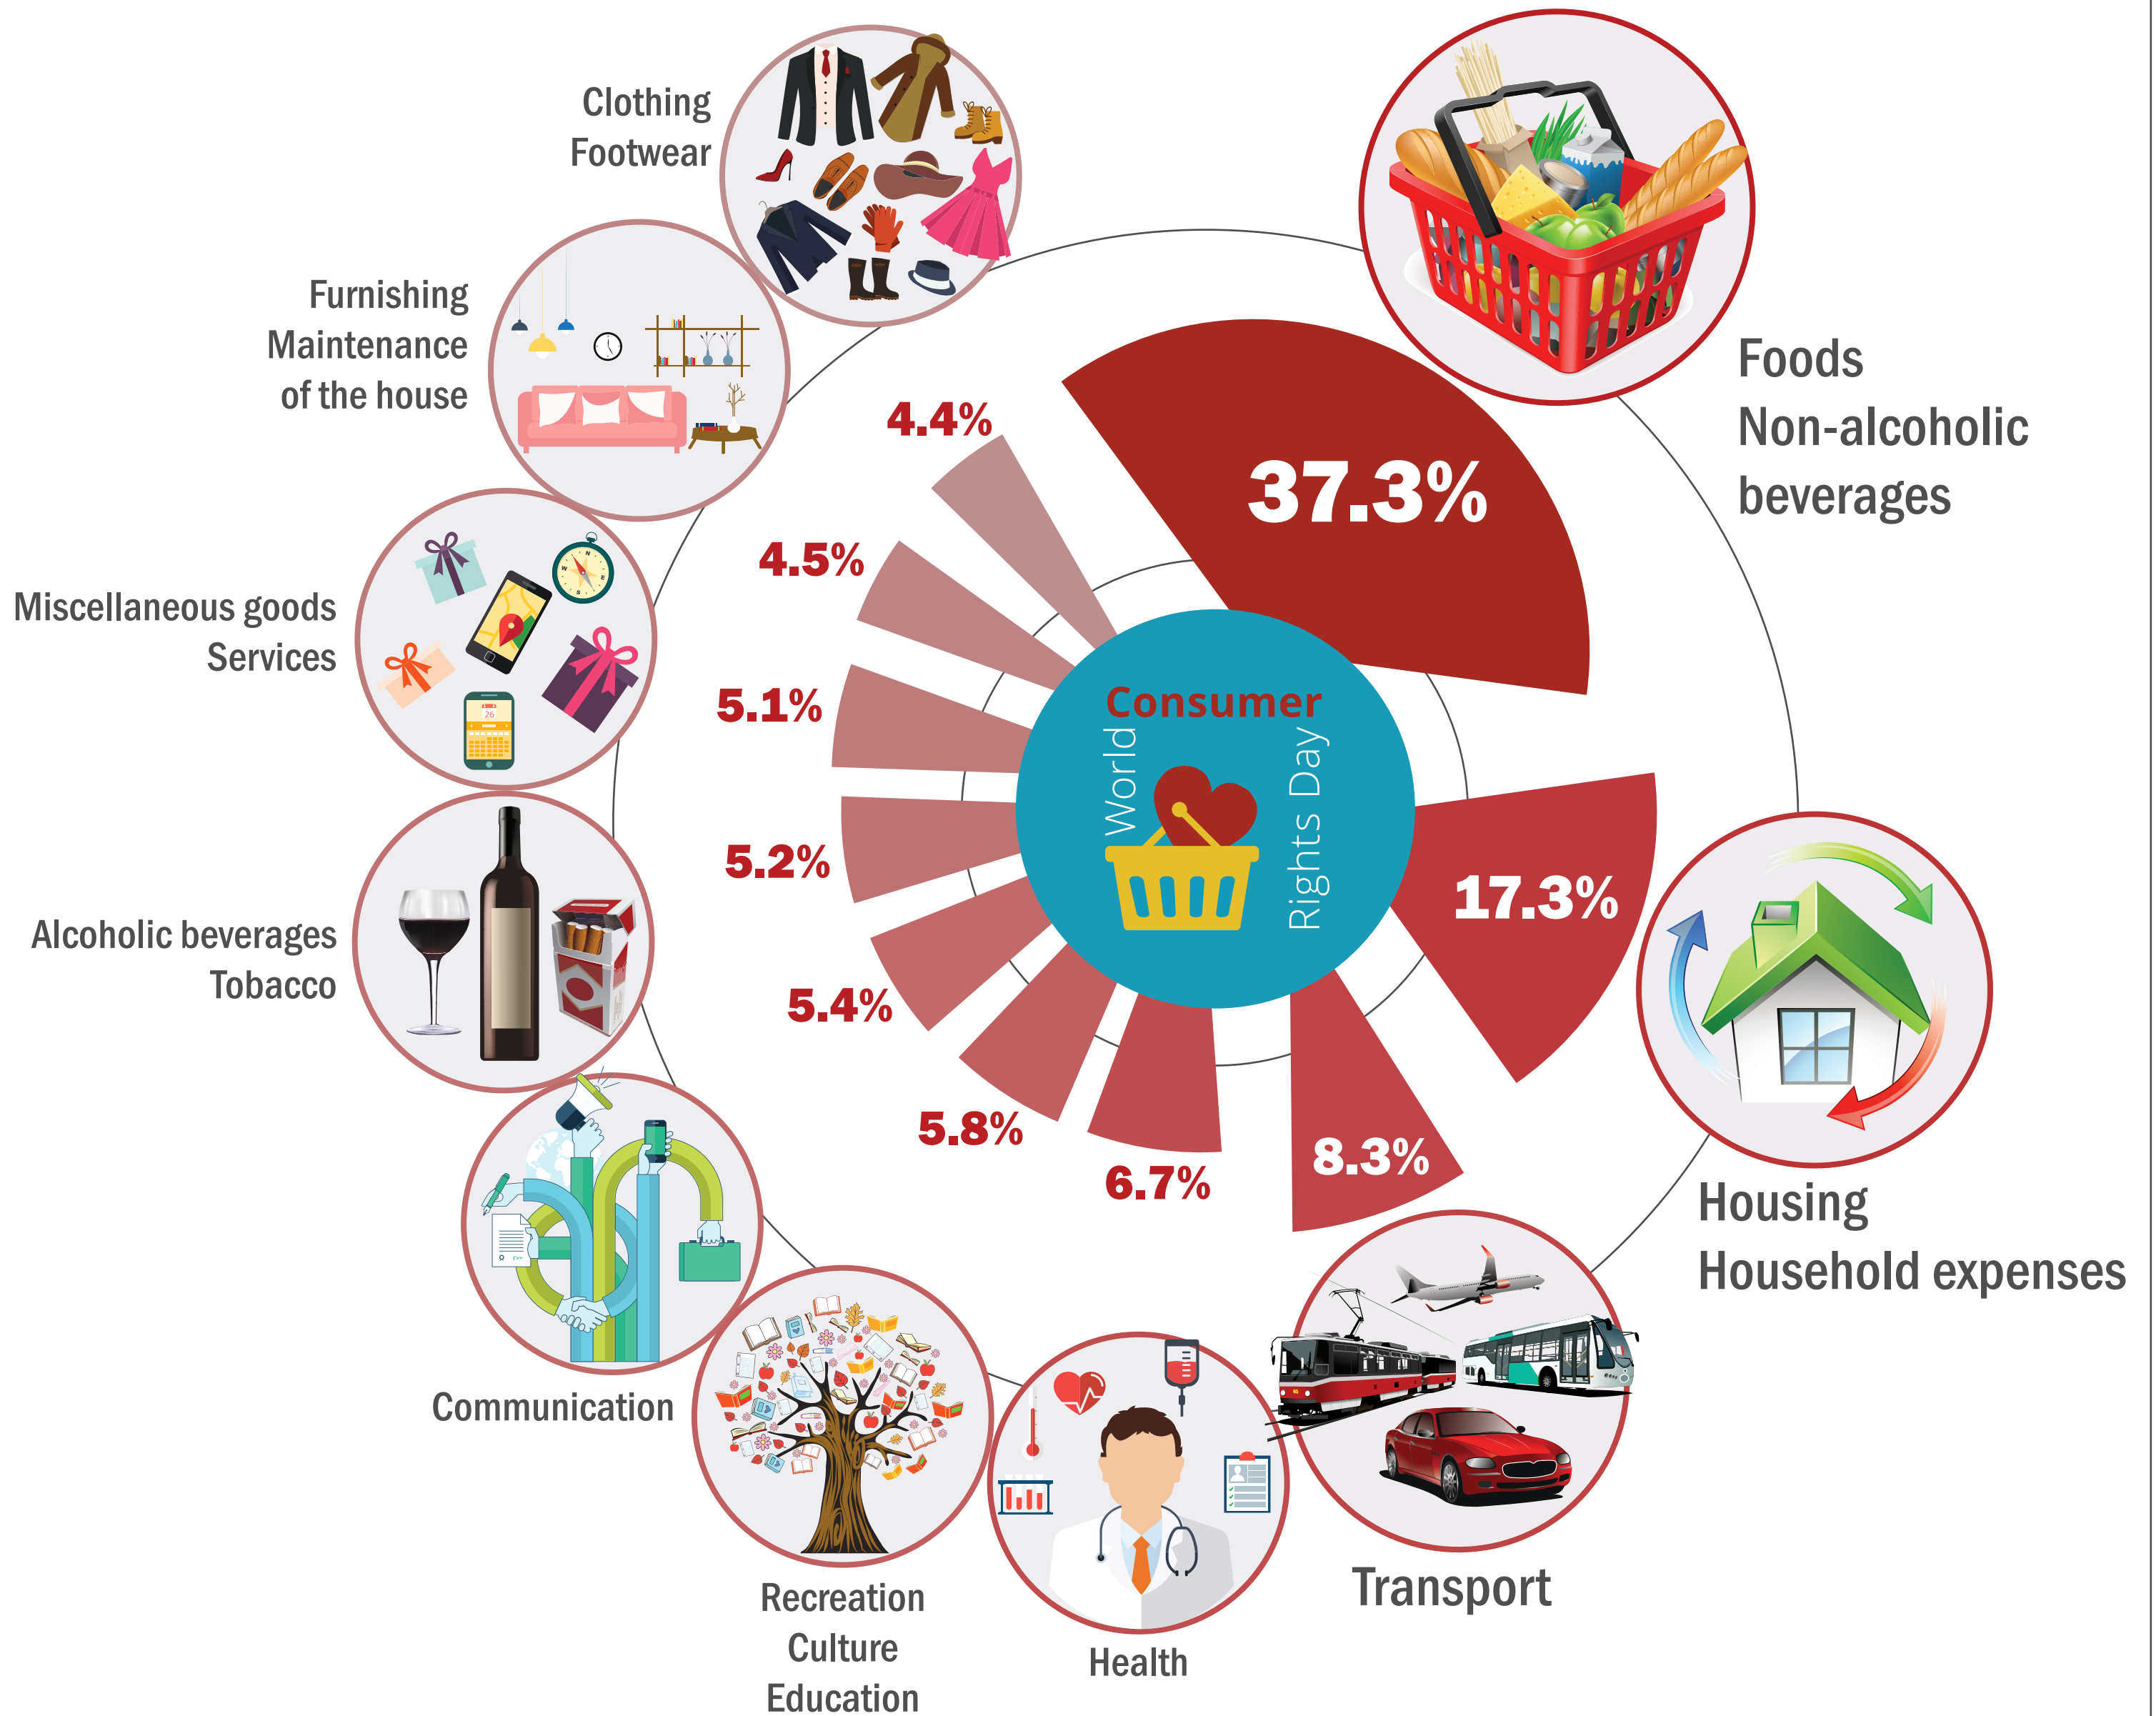

15th March

World **Consumer**
Rights Day

CONSUMER EXPENDITURE 2016
STRUCTURE - average per capita

HOUSEHOLD CONSUMPTION OF MAIN FOODS AND BEVERAGES 2016

average per capita